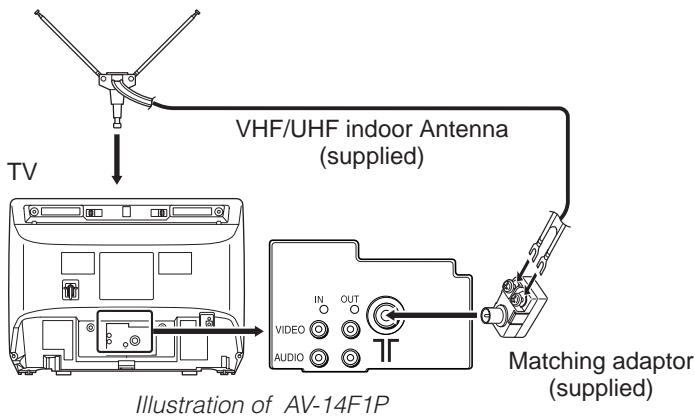

## CONNECTIONS

### FRONT & REAR PANEL DIAGRAMS

**AV-21F3PX  
AV-20N3PX  
AV-14F3PX  
Rear Panel**

**AV-21F3PX/AV-20N3PX/AV-14F3PX Front Panel**

**AV-21F1P  
AV-20N1P  
AV-14F1P  
Rear Panel**

**AV-21F1P/AV-20N1P/AV-14F1P Front Panel**

### INDOOR ANTENNA CONNECTION

For models AV-14F1P and AV-14F3PX you can attach the supplied indoor antenna for better reception.

#### To Install rod aerial:

Install into the top-rear aerial holder. Once installed, it cannot be removed. You can connect an indoor antenna included.

- 1) Connect the indoor antenna to the Matching adaptor and connect the Matching adaptor to the TV RF input.
- You will receive the best reception, or best picture, if you use connect your TV to an outdoor antenna of a cable output.