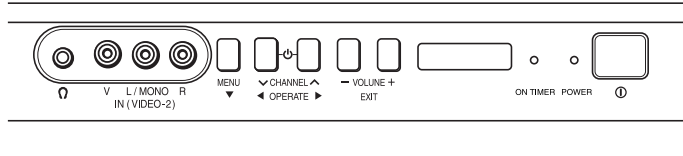

AV-21F3PX/AV-20N3PX/AV-14F3PX Front Panel

OPERATING INSTRUCTIONS

CONNECTIONS

FRONT & REAR PANEL DIAGRAMS